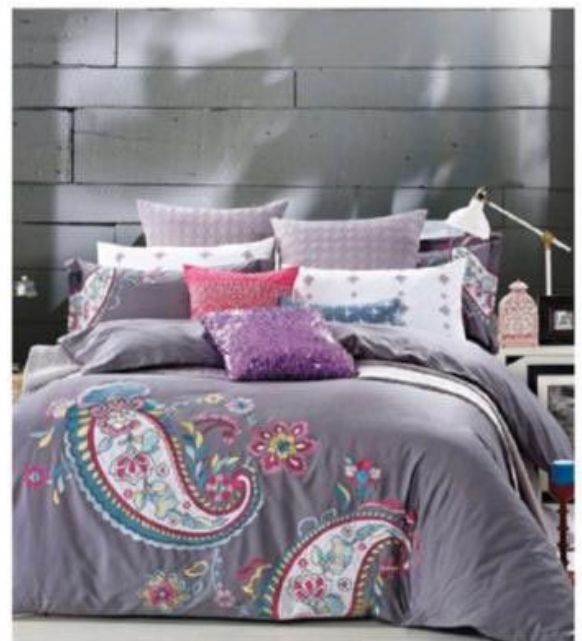

**Maishaa**  
 The bed linen from Thread Art collection features floral embroidery with accents of golden detailing on 100 per cent combed cotton. It is inspired by the beauty of nature and captures the serenity of the countryside.  
 ₹ 5,000 to ₹ 8,000